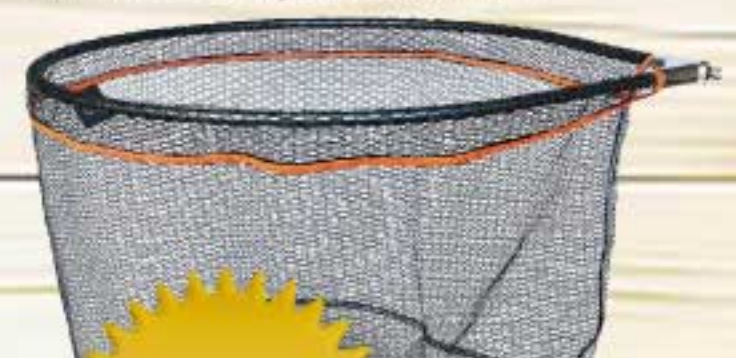

Orion Concept | COMBO

- Carpa Sensor 2.4m
- Tête 60x50cm
- Maille 10x6mm

REF. 110161

**26.90€**

20/05 > 16/06  
**18.90€**

Orion Concept | Tête  
Carpodromango  
65x55cm Ø10x6mm

20/05 > 16/06  
**15.50€**

**22.90€**